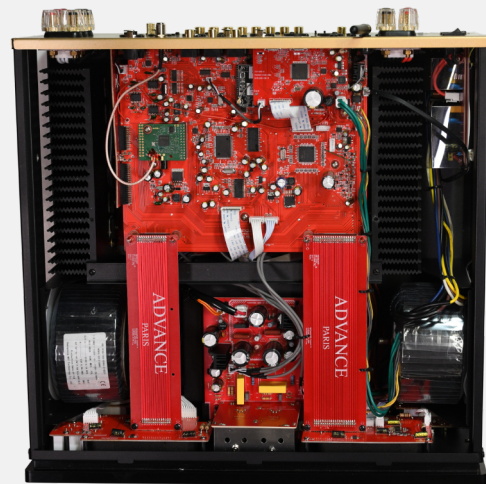

ADVANCE

— PARIS —

A12 Classic

High-End Hybrid Integrated Amplifier

Following the success of the A10 Classic, Advance Paris offers a more powerful version, with more connectors and a dual-mono construction for the amplification part.

In the great tradition of Advance Paris to design products with many connectors, the A12 Classic is no exception to the rule ... From HDMI to Phono (MM/MC), analog RCA to AES-EBU, USB for computer to multiple optical and coaxial inputs, 2 speaker zones, Bluetooth (optional with X-FTB01 / X-FTB02).

The selected source is pre-amplified by a tube circuit for a musical sounding amplifier without aggressiveness.

Great power and sound quality starts with a good power supply. The A12 Classic will drive any speaker with its 2 toroidal transformers located on each side of the product. With 180W per channel in Class A/B, you can choose any speaker from bookshelf to large floorstanding.

A12 Classic

High-End Hybrid Integrated Amplifier

SPECIFICATIONS

Power Output 8 Ω	2 X 190 W RMS
Power Output 4 Ω	2 X 280 W RMS
Frequency response	10 Hz – 50 kHz
Distorsion	Inf. to 0,007%
Signal to noise ratio	103 dB
Channel separation	75 dB
AC input	115V / 230V
Standby Consumption	Inf. to 0,5 W
Maximum consumption	600 W
Transformer power	(2x) 300 VA
Transformer type	(2x) Toroidal
Analog Inputs	(2x) XLR – (5x) RCA (1x) Amp-IN RCA
Digital Inputs	(3x) Optical – (3x) Coaxial – (1x) AES/EBU HDMI Audio – HDMI ARC – USB Type B Bluetooth (optional with X-FTB01 or 02) Ethernet (RJ45) – Wi-Fi FM / DAB
Analog Outputs	XLR – RCA PRE-out/ RCA REC-Out SUB-Out (2x) RCA
High-Bias	Yes (ON / OFF)
Speaker binding post	(A-B) Banana / Spade / bare cable
Remote control	Yes (IR)
Trigger	(2x) OUT – 12V – Mini-jack Mono
Product size (LxHxP in cm)	43x19,5x45,5
Packaging size (LxHxP in cm)	53x28x52
Gross weight (kg) / Net weight (kg)	19,9 / 17,9
Model N°	A12 Classic
EAN code	3760179292367